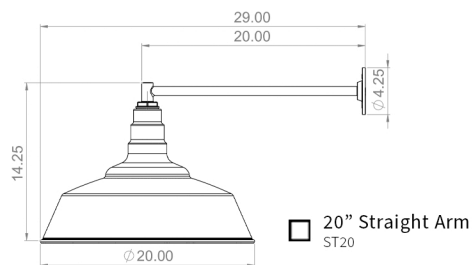

Mount

Mount Color Option

- ☐ Same as Dome
- ☐ Galvanized
- ☐ Matte Black

Accessories & Customizations

- ☐ Marine Grade Powder Coating
- ☐ Galvanized Wireguard
- ☐ 6" Mounting Plate
- ☐ E26 Dimmable LED Light Bulb
- ☐ Dusk to Dawn Sensor
- ☐ 8 Watt, 2700K (800 Lumens)
- ☐ 4" Round Bell Box
- ☐ 12 Watt, 6500K (1500 Lumens)
- ☐ 22 Watt, 6500K (2500 Lumens)