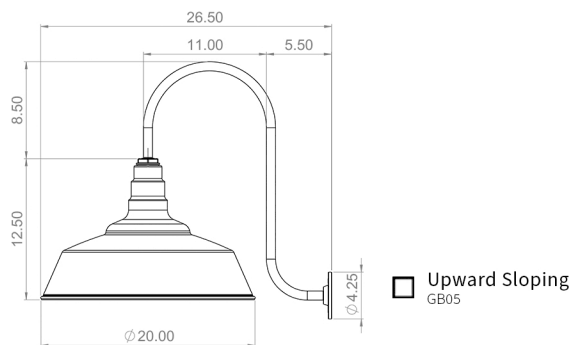

Mount

Mount Color Option

- ☐ Same as Dome
- ☐ Galvanized
- ☐ Matte Black

Accessories & Customizations

- ☐ Marine Grade Powder Coating
- ☐ Galvanized Wireguard
- ☐ 6" Mounting Plate
- ☐ E26 Dimmable LED Light Bulb
- ☐ Dusk to Dawn Sensor
- ☐ 8 Watt, 2700K (800 Lumens)
- ☐ 4" Round Bell Box
- ☐ 12 Watt, 6500K (1500 Lumens)
- ☐ 22 Watt, 6500K (2500 Lumens)