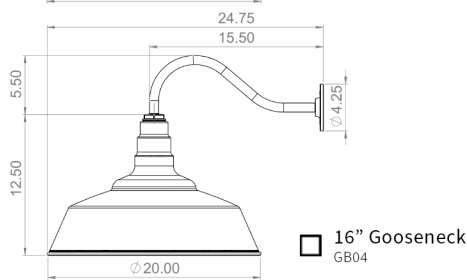

Mount

Mount Color Option

- ☐ Same as Dome
- ☐ Galvanized
- ☐ Matte Black

Accessories & Customizations

- ☐ Marine Grade Powder Coating
- ☐ Galvanized Wireguard
- ☐ 6" Mounting Plate
- ☐ E26 Dimmable LED Light Bulb
- ☐ Dusk to Dawn Sensor
- ☐ 8 Watt, 2700K (800 Lumens)
- ☐ 4" Round Bell Box
- ☐ 12 Watt, 6500K (1500 Lumens)
- ☐ 22 Watt, 6500K (2500 Lumens)