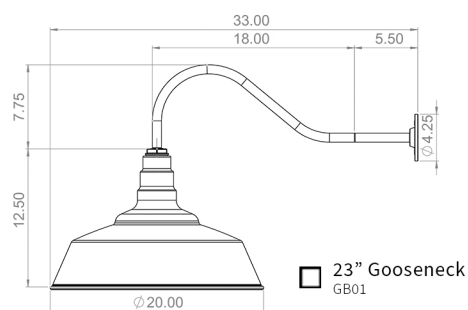

Mount

Mount Color Option

- ☐ Same as Dome
- ☐ Galvanized
- ☐ Matte Black

Accessories & Customizations

- ☐ Marine Grade Powder Coating
- ☐ Galvanized Wireguard
- ☐ 6" Mounting Plate
- ☐ E26 Dimmable LED Light Bulb
- ☐ Dusk to Dawn Sensor
- ☐ 8 Watt, 2700K (800 Lumens)
- ☐ 4" Round Bell Box
- ☐ 12 Watt, 6500K (1500 Lumens)
- ☐ 22 Watt, 6500K (2500 Lumens)