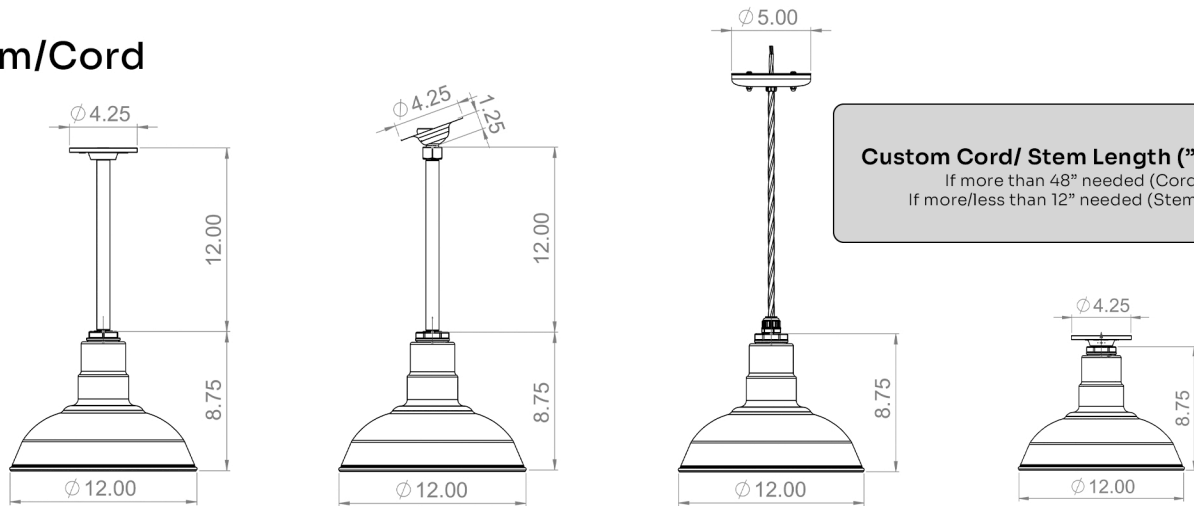

## Ceiling Mount

To place your order, check one box per section. For accessories & customizations, choose as many as you would like.

### Stem/Cord

**Custom Cord/ Stem Length ("):**

If more than 48" needed (Cord)  
If more/less than 12" needed (Stem)

- |   |  |   |  |
|---|--|---|--|
| <input type="checkbox"/> 12" Stem<br>PR12   | <input type="checkbox"/> 12" Sloped Stem<br>SL12 | <input type="checkbox"/> 48" Cord<br>PC48 | <input type="checkbox"/> Flush Mount<br>PR00 |
| <input type="checkbox"/> Same Color as Dome | <input type="checkbox"/> Same Color as Dome      | <input type="checkbox"/> Black Nylon Cord |  |
| <input type="checkbox"/> Galvanized         | <input type="checkbox"/> Galvanized              | <input type="checkbox"/> White Nylon Cord |  |