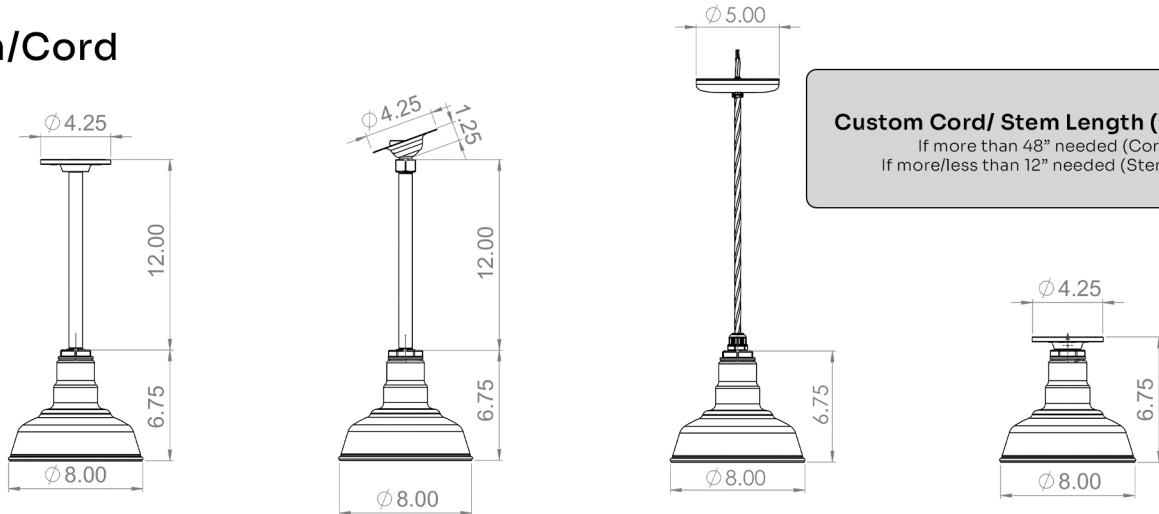

Stem/Cord

Custom Cord/ Stem Length ("):

If more than 48" needed (Cord)
If more/less than 12" needed (Stem)

- | | | | |
|---|--|---|--|
| <input type="checkbox"/> 12" Stem
PR12 | <input type="checkbox"/> 12" Sloped Stem
SL12 | <input type="checkbox"/> 48" Cord
PC48 | <input type="checkbox"/> Flush Mount
PR00 |
| <input type="checkbox"/> Same Color as Dome | <input type="checkbox"/> Same Color as Dome | <input type="checkbox"/> Black Nylon Cord | |
| <input type="checkbox"/> Galvanized | <input type="checkbox"/> Galvanized | <input type="checkbox"/> White Nylon Cord | |