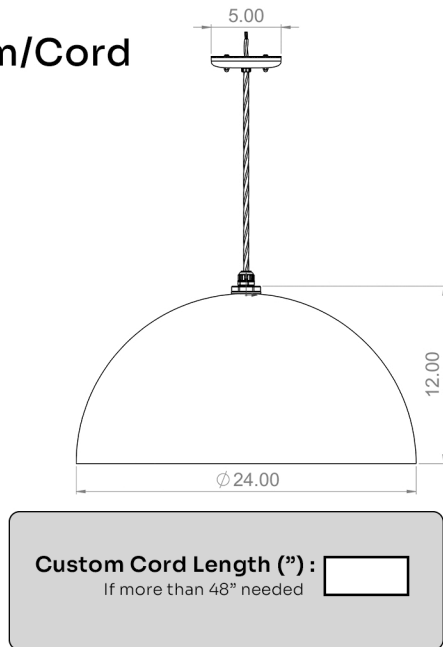

Stem/Cord

☐		☐		☐		☐		☐	
	Black Cloth		White Cloth		Gold		White Gold		Black Nylon
☐		☐		☐		☐		☐	
	Gray Tweed		Mint Green		Avocado		Sprinkles		White Nylon

Accessories & Customizations

☐ Marine Grade Powder Coating	☐ E26 Dimmable LED Light Bulb
☐ 4" Round Bell Box	☐ 8 Watt, 2700K (800 Lumens)
	☐ 12 Watt, 6500K (1500 Lumens)
	☐ 22 Watt, 6500K (2500 Lumens)