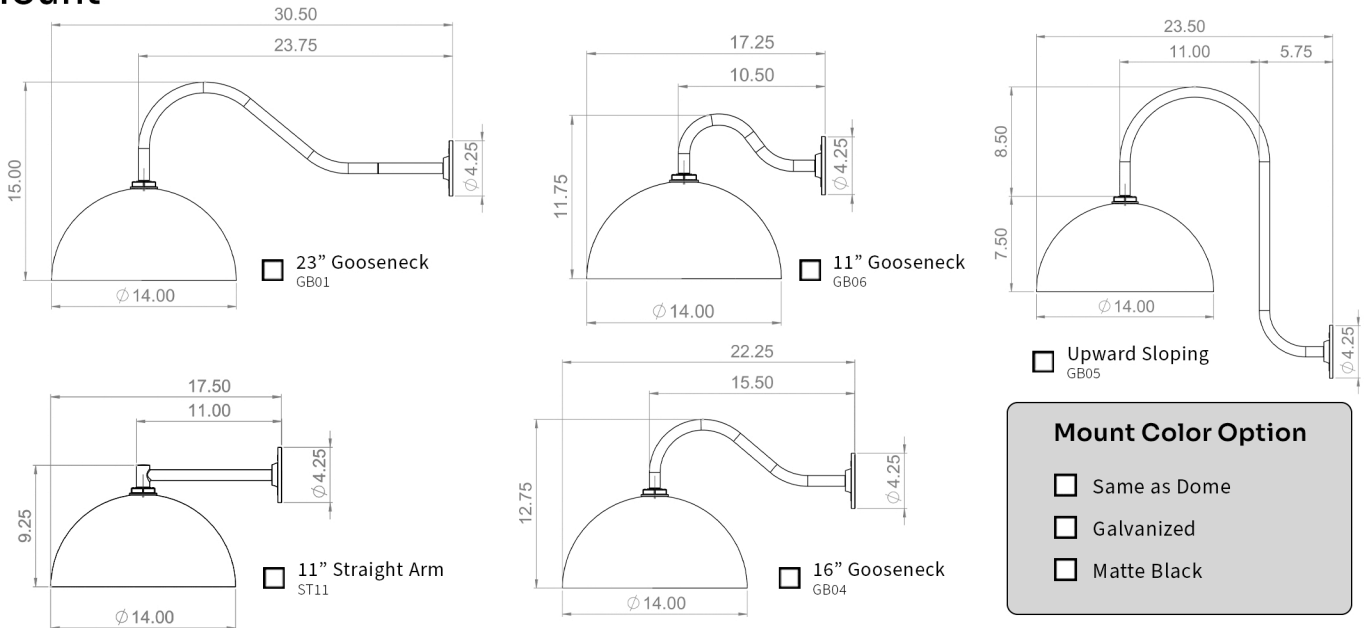

The Coldwater

Wall Mount

To place your order, check one box per section. For accessories & customizations, choose as many as you would like.

Color

Mount

Accessories & Customizations

- | | |
|--|---|
| <input type="checkbox"/> Marine Grade Powder Coating | <input type="checkbox"/> E26 Dimmable LED Light Bulb |
| <input type="checkbox"/> 6" Mounting Plate | <input type="checkbox"/> 8 Watt, 2700K (800 Lumens) |
| <input type="checkbox"/> Dusk to Dawn Sensor | <input type="checkbox"/> 12 Watt, 6500K (1500 Lumens) |
| <input type="checkbox"/> 4" Round Bell Box | <input type="checkbox"/> 22 Watt, 6500K (2500 Lumens) |