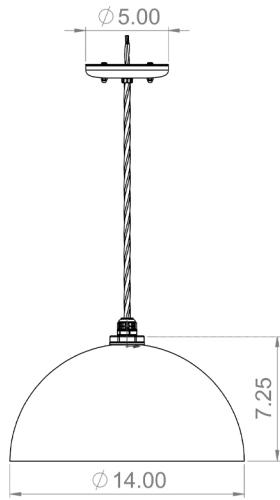

## Ceiling Mount

To place your order, check one box per section. For accessories & customizations, choose as many as you would like.

### Stem/Cord

**Custom Cord Length ("):**   
If more than 48" needed

<input type="checkbox"/>		<input type="checkbox"/>		<input type="checkbox"/>		<input type="checkbox"/>		<input type="checkbox"/>	
	Black Cloth		White Cloth		Gold		White Gold		Black Nylon
<input type="checkbox"/>		<input type="checkbox"/>		<input type="checkbox"/>		<input type="checkbox"/>		<input type="checkbox"/>	
	Gray Tweed		Mint Green		Avocado		Sprinkles		White Nylon