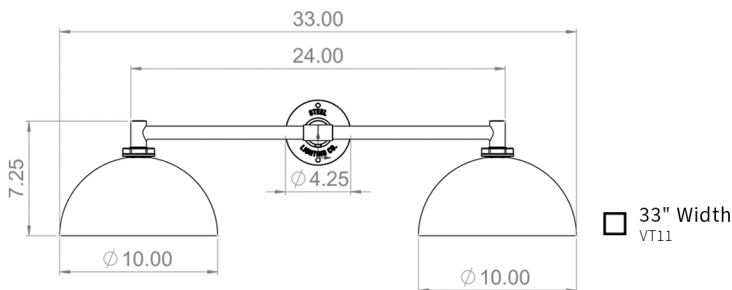

Gray Blue Exterior
Brass Interior

White Exterior
Brass Interior

Cream Exterior
Cream Interior

Cream Exterior
Brass Interior

Dimensions

Mount Color Option

Same as Dome

Accessories & Customizations