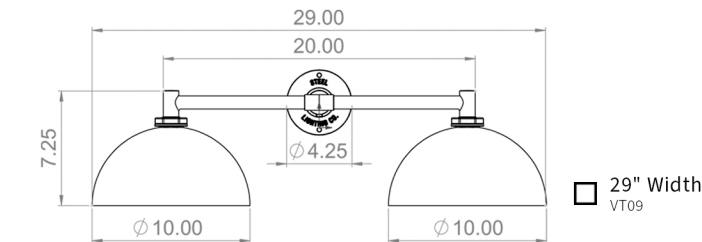

Gray Blue Exterior
Brass Interior

White Exterior
Brass Interior

Cream Exterior
Cream Interior

Cream Exterior
Brass Interior

Dimensions

Mount Color Option

Same as Dome

Accessories & Customizations