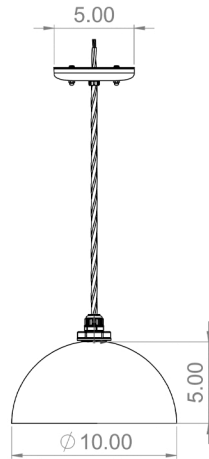

### Stem/Cord

Custom Cord Length ("):

If more than 48" needed

Black Cloth

White Cloth

Gold

White Gold

Black Nylon