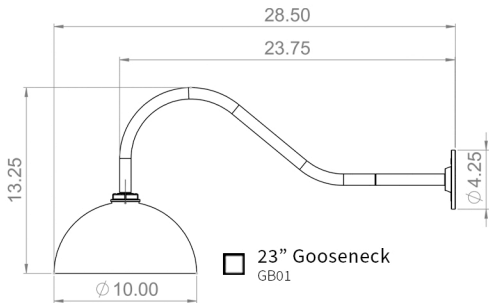

Gray Blue Exterior
Brass Interior

White Exterior
Brass Interior

Cream Exterior
Cream Interior

Cream Exterior
Brass Interior

Mount

23" Gooseneck
GB01

11" Gooseneck
GB06

Upward Sloping
GB05