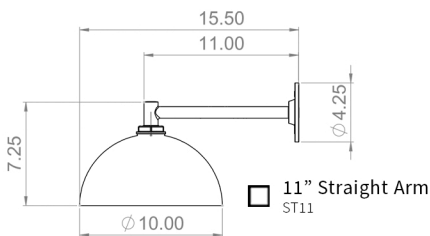

Gray Blue Exterior
Brass Interior

White Exterior
Brass Interior

Cream Exterior
Cream Interior

Cream Exterior
Brass Interior

Mount

23" Gooseneck
GB01

11" Gooseneck
GB06

Upward Sloping
GB05