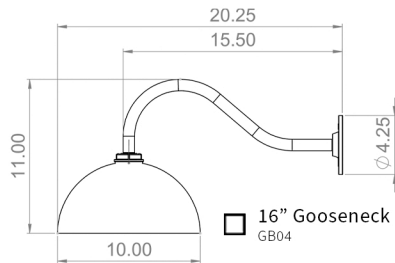

☐ 16" Gooseneck
GB04

Mount Color Option

- ☐ Same as Dome
- ☐ Galvanized
- ☐ Matte Black

Accessories & Customizations

- ☐ Marine Grade Powder Coating
- ☐ 6" Mounting Plate
- ☐ Dusk to Dawn Sensor
- ☐ 4" Round Bell Box
- ☐ E26 Dimmable LED Light Bulb
  - ☐ 8 Watt, 2700K (800 Lumens)
  - ☐ 12 Watt, 6500K (1500 Lumens)
  - ☐ 22 Watt, 6500K (2500 Lumens)