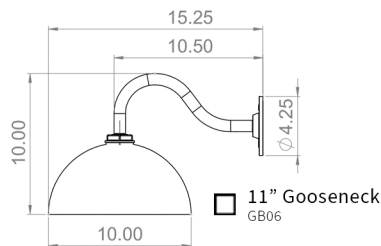

Gray Blue Exterior
Brass Interior

White Exterior
Brass Interior

Cream Exterior
Cream Interior

Cream Exterior
Brass Interior

Mount

23" Gooseneck
GB01

11" Gooseneck
GB06

Upward Sloping
GB05