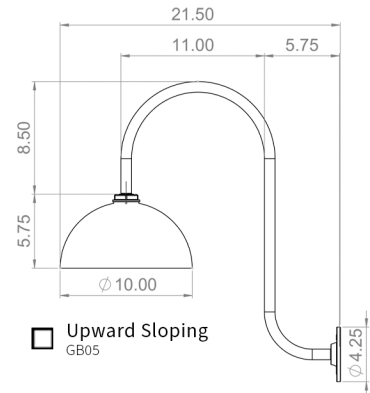

Gray Blue Exterior
Brass Interior

White Exterior
Brass Interior

Cream Exterior
Cream Interior

Cream Exterior
Brass Interior

Mount

23" Gooseneck
GB01

11" Gooseneck
GB06

Upward Sloping
GB05

11" Straight Arm
ST11

16" Gooseneck
GB04

Mount Color Option

- Same as Dome
- Galvanized
- Matte Black

Accessories & Customizations

- Marine Grade Powder Coating
- 6" Mounting Plate
- Dusk to Dawn Sensor
- 4" Round Bell Box
- E26 Dimmable LED Light Bulb
 - 8 Watt, 2700K (800 Lumens)
 - 12 Watt, 6500K (1500 Lumens)
 - 22 Watt, 6500K (2500 Lumens)