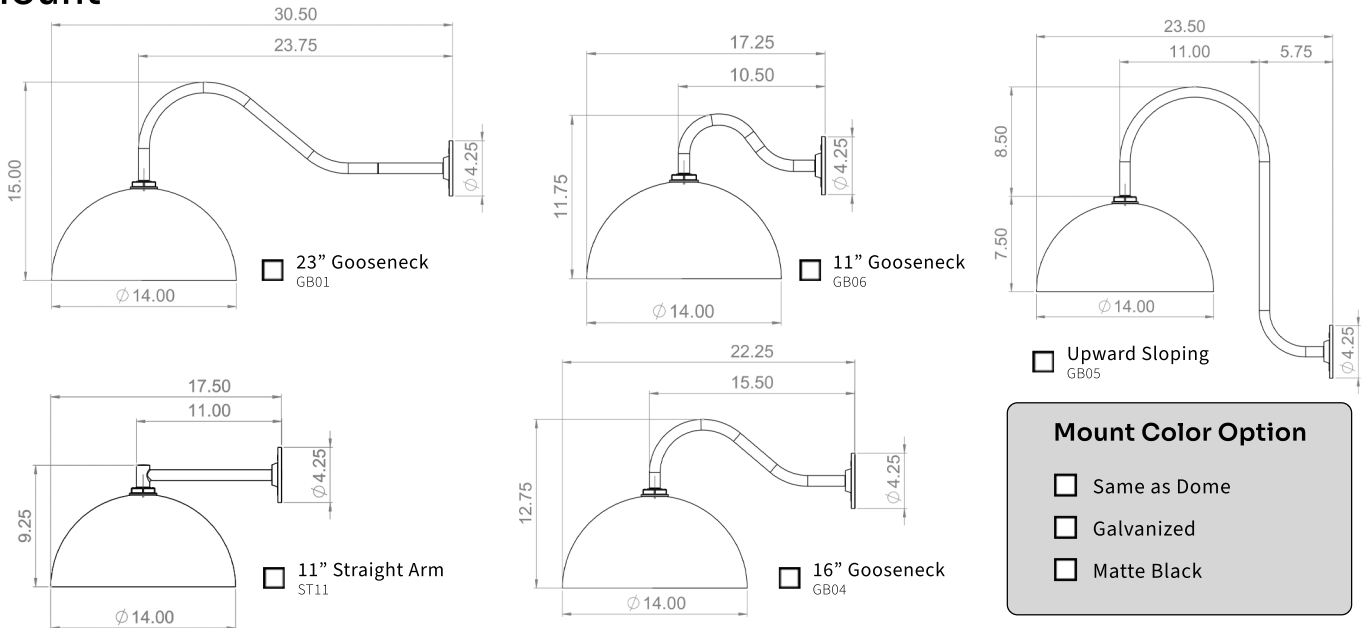

The Coldwater

Wall Mount

To place your order, check one box per section. For accessories & customizations, choose as many as you would like.

Color

Mount

Accessories & Customizations

- Marine Grade Powder Coating**
Formulated to withstand UV exposure & saltwater erosion.
- 6" Mounting Plate**
Covers more surface than the standard 4" mounting plate.
- Dusk to Dawn Sensor**
Enables the light to automatically turn on at night & off during the day.
- 4" Bell Box - Electrical Box**
Hides wire clutter, even on an exterior wall, with our heavy-duty electrical box.

- E26 Dimmable LED Light Bulb**
 - 8 Watt, 2700K (800 Lumens)
 - 12 Watt, 6500K (1500 Lumens)
 - 22 Watt, 6500K (2500 Lumens)