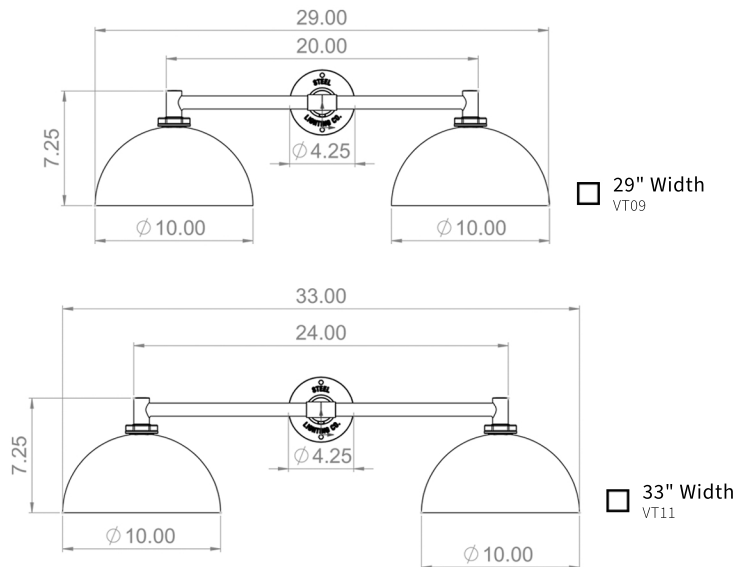

The Lennox Wall Mount

To place your order, check one box per section. For accessories & customizations, choose as many as you would like.

Color

<input type="checkbox"/>	<input type="checkbox"/>	<input type="checkbox"/>	<input type="checkbox"/>	<input type="checkbox"/>	<input type="checkbox"/>	<input type="checkbox"/>
Matte Black Exterior White Interior	Matte Black Exterior Matte Black Interior	Matte Black Exterior Brass Interior	Navy Blue Exterior White Interior	Navy Blue Exterior Navy Blue Interior	Navy Blue Exterior Brass Interior	Custom Color
<input type="checkbox"/>	<input type="checkbox"/>	<input type="checkbox"/>	<input type="checkbox"/>	<input type="checkbox"/>	<input type="checkbox"/>	
Modern Gray Exterior White Interior	Modern Gray Exterior Modern Gray Interior	Modern Gray Exterior Brass Interior	Hunter Green Exterior White Interior	Hunter Green Exterior Hunter Green Interior	Hunter Green Exterior Brass Interior	
<input type="checkbox"/>	<input type="checkbox"/>	<input type="checkbox"/>	<input type="checkbox"/>	<input type="checkbox"/>	<input type="checkbox"/>	
Gray Blue Exterior White Interior	Gray Blue Exterior Gray Blue Interior	Gray Blue Exterior Brass Interior	White Exterior Brass Interior	Cream Exterior Cream Interior	Cream Exterior Brass Interior	

Dimensions

Mount Color Option

Same as Dome

Accessories & Customizations

- Marine Grade Powder Coating**
Formulated to withstand UV exposure & saltwater erosion.
- 6" Mounting Plate**
Covers more surface than the standard 4" mounting plate.
- 4" Bell Box - Electrical Box**
Hides wire clutter, even on an exterior wall, with our heavy-duty electrical box.