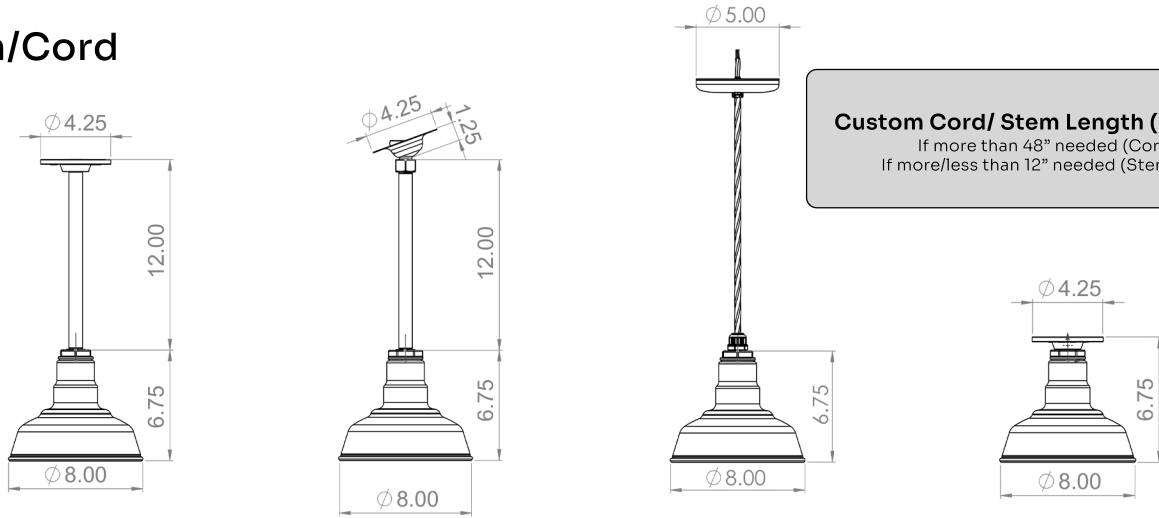

# The Inglewood Ceiling Mount

To place your order, check one box per section. For accessories & customizations, choose as many as you would like.

## Stem/Cord

**Custom Cord/ Stem Length ("):**

If more than 48" needed (Cord)  
If more/less than 12" needed (Stem)

- |                          |                         |                          |                                |                          |                         |                          |                            |
|--------------------------|-------------------------|--------------------------|--------------------------------|--------------------------|-------------------------|--------------------------|----------------------------|
| <input type="checkbox"/> | <b>12" Stem</b><br>PR12 | <input type="checkbox"/> | <b>12" Sloped Stem</b><br>SL12 | <input type="checkbox"/> | <b>48" Cord</b><br>PC48 | <input type="checkbox"/> | <b>Flush Mount</b><br>PR00 |
| <input type="checkbox"/> | Same Color as Dome      | <input type="checkbox"/> | Same Color as Dome             | <input type="checkbox"/> | Black Nylon Cord        | <input type="checkbox"/> |                            |
| <input type="checkbox"/> | Galvanized              | <input type="checkbox"/> | Galvanized                     | <input type="checkbox"/> | White Nylon Cord        | <input type="checkbox"/> |                            |