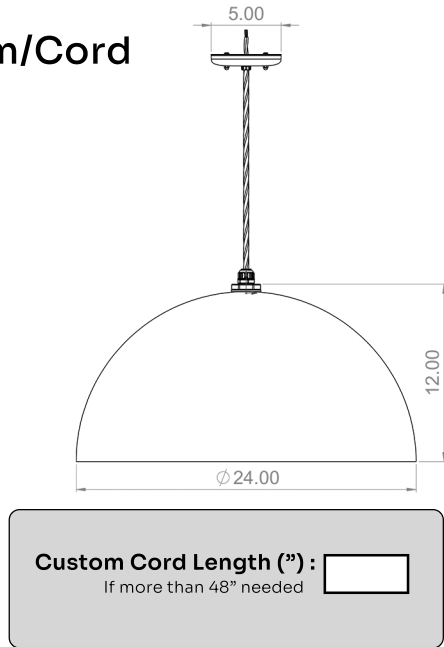

Stem/Cord

☐		☐		☐		☐		☐	
	Black Cloth		White Cloth		Gold		White Gold		Black Nylon
☐		☐		☐		☐		☐	
	Gray Tweed		Mint Green		Avocado		Sprinkles		White Nylon

Accessories & Customizations

- ☐ **Marine Grade Powder Coating**
  Formulated to withstand UV exposure & saltwater erosion
- ☐ **4" Bell Box - Electrical Box (Cord options Excluded)**
  Hides away wire clutter even on the exterior wall with our Heavy-duty electrical box

☐ E26 Dimmable LED Light Bulb

- ☐ 8 Watt, 2700K (800 Lumens)
- ☐ 12 Watt, 6500K (1500 Lumens)
- ☐ 22 Watt, 6500K (2500 Lumens)