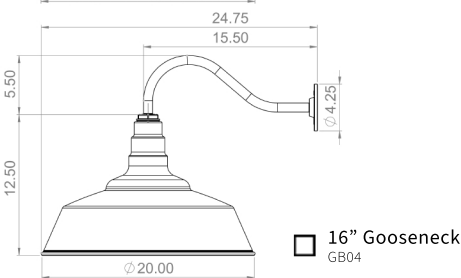

Mount

Mount Color Option

- ☐ Same as Dome
- ☐ Galvanized
- ☐ Matte Black

Accessories & Customizations

- ☐ **Marine Grade Powder Coating**
  Formulated to withstand UV exposure & saltwater erosion.
- ☐ **6" Mounting Plate**
  Covers more surface than the Standard 4" mounting plate.
- ☐ **Dusk to Dawn Sensor**
  Enables the light to automatically turn on at night & off during the day.
- ☐ **4" Bell Box - Electrical Box**
  Hides wire clutter, even on an exterior wall, with our heavy-duty electrical box.

- ☐ **Galvanized Wireguard**
- ☐ **E26 Dimmable LED Light Bulb**
  - ☐ 8 Watt, 2700K (800 Lumens)
  - ☐ 12 Watt, 6500K (1500 Lumens)
  - ☐ 22 Watt, 6500K (2500 Lumens)