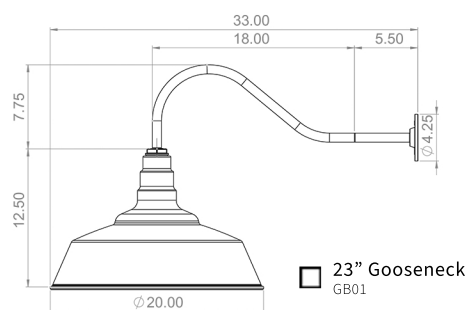

Mount

Mount Color Option

- ☐ Same as Dome
- ☐ Galvanized
- ☐ Matte Black

Accessories & Customizations

- ☐ **Marine Grade Powder Coating**
  Formulated to withstand UV exposure & saltwater erosion.
- ☐ **6" Mounting Plate**
  Covers more surface than the Standard 4" mounting plate.
- ☐ **Dusk to Dawn Sensor**
  Enables the light to automatically turn on at night & off during the day.
- ☐ **4" Bell Box - Electrical Box**
  Hides wire clutter, even on an exterior wall, with our heavy-duty electrical box.

- ☐ **Galvanized Wireguard**
- ☐ **E26 Dimmable LED Light Bulb**
  - ☐ 8 Watt, 2700K (800 Lumens)
  - ☐ 12 Watt, 6500K (1500 Lumens)
  - ☐ 22 Watt, 6500K (2500 Lumens)