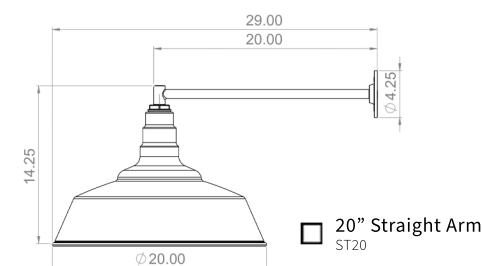

Mount

Mount Color Option

- ☐ Same as Dome
- ☐ Galvanized
- ☐ Matte Black

Accessories & Customizations

- ☐ **Marine Grade Powder Coating**
  Formulated to withstand UV exposure & saltwater erosion.
- ☐ **6" Mounting Plate**
  Covers more surface than the Standard 4" mounting plate.
- ☐ **Dusk to Dawn Sensor**
  Enables the light to automatically turn on at night & off during the day.
- ☐ **4" Bell Box - Electrical Box**
  Hides wire clutter, even on an exterior wall, with our heavy-duty electrical box.

- ☐ **Galvanized Wireguard**
- ☐ **E26 Dimmable LED Light Bulb**
  - ☐ 8 Watt, 2700K (800 Lumens)
  - ☐ 12 Watt, 6500K (1500 Lumens)
  - ☐ 22 Watt, 6500K (2500 Lumens)