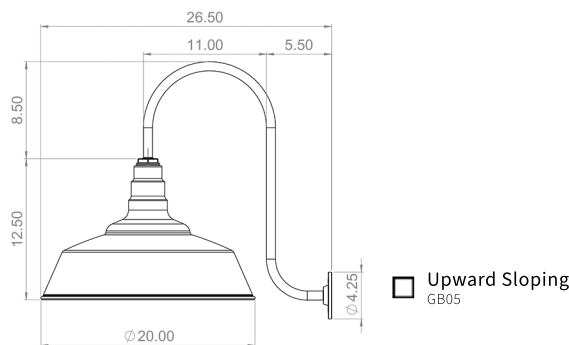

Mount

Mount Color Option

- ☐ Same as Dome
- ☐ Galvanized
- ☐ Matte Black

Accessories & Customizations

- ☐ **Marine Grade Powder Coating**
  Formulated to withstand UV exposure & saltwater erosion.
- ☐ **6" Mounting Plate**
  Covers more surface than the Standard 4" mounting plate.
- ☐ **Dusk to Dawn Sensor**
  Enables the light to automatically turn on at night & off during the day.
- ☐ **4" Bell Box - Electrical Box**
  Hides wire clutter, even on an exterior wall, with our heavy-duty electrical box.

- ☐ **Galvanized Wireguard**
- ☐ **E26 Dimmable LED Light Bulb**
  - ☐ 8 Watt, 2700K (800 Lumens)
  - ☐ 12 Watt, 6500K (1500 Lumens)
  - ☐ 22 Watt, 6500K (2500 Lumens)