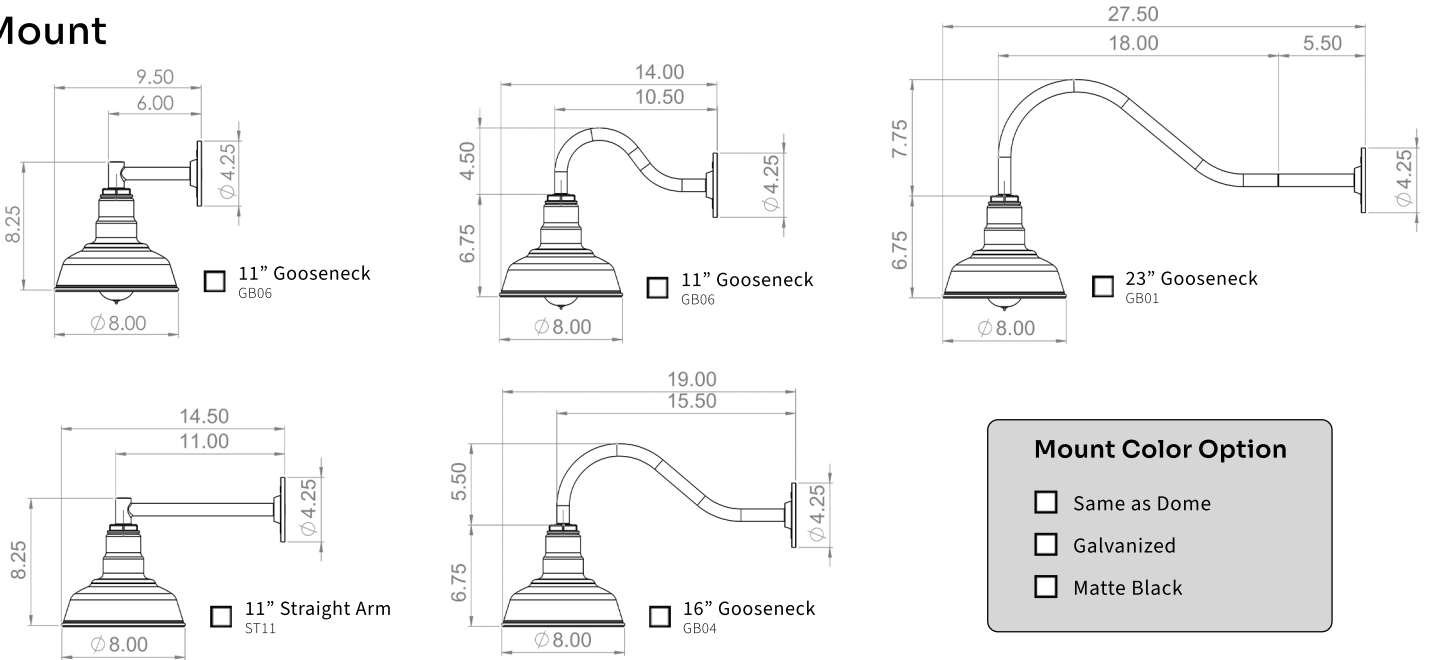

Mount

Accessories & Customizations

- Marine Grade Powder Coating**
Formulated to withstand UV exposure & saltwater erosion.
- 6" Mounting Plate**
Covers more surface than the standard 4" mounting plate.
- Dusk to Dawn Sensor**
Enables the light to automatically turn on at night & off during the day.
- 4" Bell Box - Electrical Box**
Hides wire clutter, even on an exterior wall, with our heavy-duty electrical box.

E26 Dimmable LED Light Bulb

- 8 Watt, 2700K (800 Lumens)
- 12 Watt, 6500K (1500 Lumens)
- 22 Watt, 6500K (2500 Lumens)