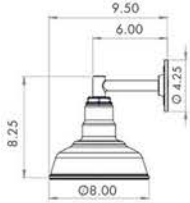

**MOUNTING HARDWARE:** (BP12) Heavy Duty 4" Die Cast Base Plate with Gasket and Screws (fits with a 4" Round Electrical Box)

### Dimensional Data