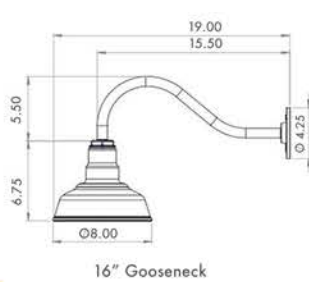

Dimensional Data

Optional Accessories

Electrical Box (RB05): 4" round die cast electrical box which is powder coated to match your fixture.

LED Bulb (LFLA): 800 Lumen Filament LED Medium base screw-in bulb.

6" Mounting Plate (LP12): A larger mounting plate if the standard 4" mounting plate is too small

Choose each item specification to breakdown the SKU numbers for your order below

Ordering Information

S08	Color	Mount	Color	Mounting Hardware	Color	Electrical Box (optional)	Color	LED Bulb (optional)
	00 04	ST06	00 04	BP12 - Standard 4" Mounting Plate	00 04	RB05 - 4" round die cast electrical box	00 04	LFLA - LED Bulb
	01 06	ST11	01 06	LP12 - Larger 6" Mounting Plate	01 06		01 06	
	1M 08	GB04	1M 08		1M 08		1M 08	
	03	GB01	03		03		03