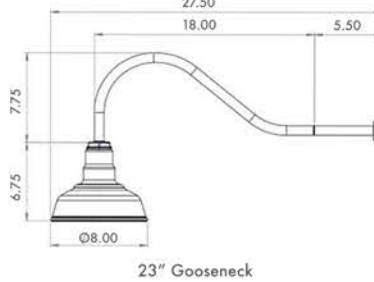

Dimensional Data

Optional Accessories

Electrical Box (RB05): 4" round die cast electrical box which is powder coated to match your fixture.

LED Bulb (LFLA): 800 Lumen Filament LED Medium base screw-in bulb.

6" Mounting Plate (LP12): A larger mounting plate if the standard 4" mounting plate is too small

Choose each item specification to breakdown the SKU numbers for your order below

Ordering Information

S08	Color	Mount	Color	Mounting Hardware	Color	Electrical Box (optional)	Color	LED Bulb (optional)
	00 04	ST06	00 04	BP12 - Standard 4" Mounting Plate	00 04	RB05 - 4" round die cast electrical box	00 04	LFLA - LED Bulb
	01 06	ST11	01 06	LP12 - Larger 6" Mounting Plate	01 06		01 06	
	1M 08	GB04	1M 08		1M 08		1M 08	
	03	GB01	03		03		03