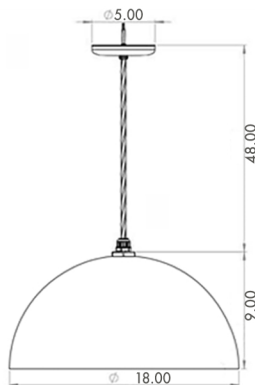

Dimensional Data

Optional Accessories

8W-2700K: 8W LED Bulb is a warmer color at 2700k

12W-6500K: 12W LED Bulb is a cooler color at 6500k

22W-6500K: Substantial light output, 22W LED Bulb in 6500K

Additional fees apply.

Ordering Information

Choose each item specification to breakdown the SKU numbers for your order below

B18 - - - - - - -

1M
07
MM
09

Indicate cord length in inches. Standard is 48". Additional cost after 48".

01 = Black
00 = White

1M = Matte Black
00 = White

LED Bulb (optional)

8W-2700K
12W-6500K
22W-6500K

Prices will vary depending on the selections that are made. Once you have your desired SKU, please contact Steel Lighting Co. Customer Service for pricing information.